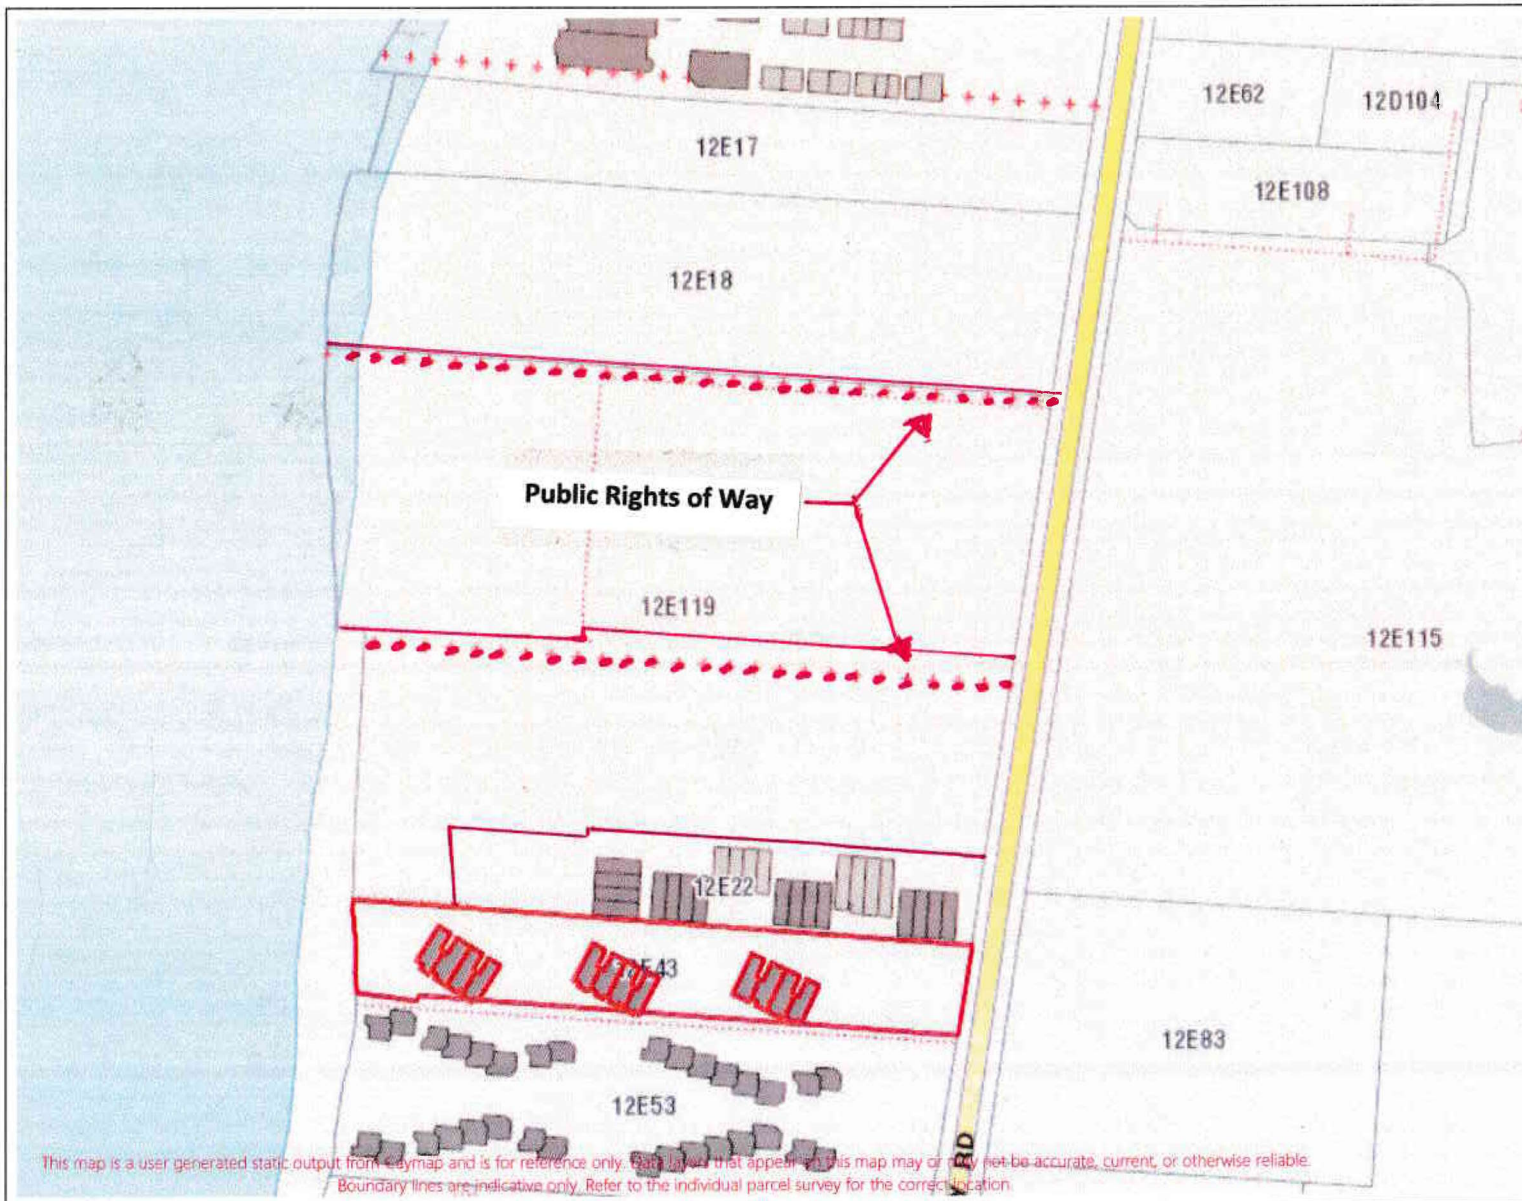

[Add Map Title]

Legend

2/9/18 9:54 AM

1:2,416

Notes

[Add Map Notes]

This map is a user generated static output from Caymap and is for reference only. Boundaries that appear on this map may or may not be accurate, current, or otherwise reliable. Boundary lines are indicative only. Refer to the individual parcel survey for the correct location.

402.7 0 201.33 402.7 Feet